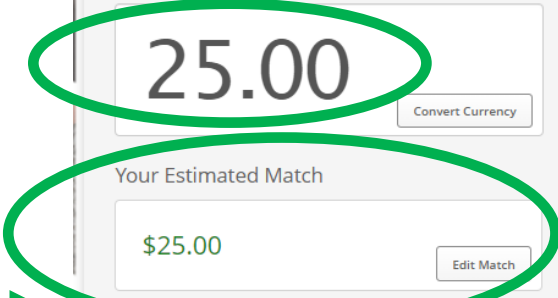

Using your own
$25 with USAA
matching

NEW DONATION TO
USAA Golden Eagle Scholarship
Fund via SAN ANTONIO AREA
FOUNDATION

Enter a Donation Amount in USD

25.00 Convert Currency

Your Estimated Match

$25.00 Edit Match

Choose a Donation Frequency

☒ One-time
☐ Recurring

Information shared with charity

Name, Postal/ZIP and Email Share the information above with the recipient cause.

☐ Leave a comment

Choose a Payment Method

☐ Giving Account Balance
☒ Credit or Debit Card
☐ PayPal