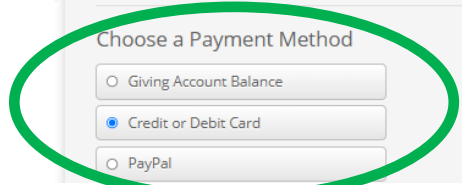

Using your own
$25 with USAA
matching

NEW DONATION TO
USAA Golden Eagle Scholarship
Fund via SAN ANTONIO AREA
FOUNDATION

Enter a Donation Amount in USD

25.00 Convert Currency

Your Estimated Match

$25.00 Edit Match

Choose a Donation Frequency

☒ One-time
☐ Recurring

Information shared with charity

Name, Postal/ZIP and Email Share the information above with the recipient cause.

☐ Leave a comment

Choose a Payment Method

☐ Giving Account Balance
☒ Credit or Debit Card
☐ PayPal